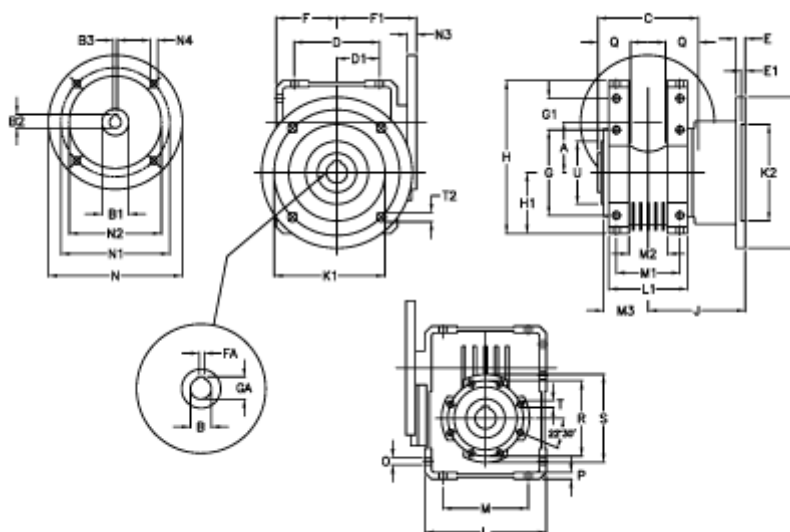

Article number: 392208601044116

Description: Worm Gear with Torque Limiter
W86 L1-UF-10-P100 B14

Measures

A = 86.90	E = 15	H = 245.5	M = 144	N4 = 8,5	U = 110
B = 35	E1 = 6	H1 = 100.0	M1 = 101	O = 11.5	
B1 E7 = 28	F = 100	J = 151.0	M2 = 57	P = 11	
B2 = 31.3	F1 = 136	K = 210	M3 = 65	Q = 45	
B3 H9 = 8	FA = 10	K1 = 176	N = 160	R = 130	
C = 140	G = 144	K2 = 152	N1 = 130	S = 150	
D = 144.0	G1 = 45.5	L = 200	N2 = 110	T = M10x18	
D1 = 72.0	GA = 38.3	L1 = 125	N3 = 10.0	T2 = 12.5	